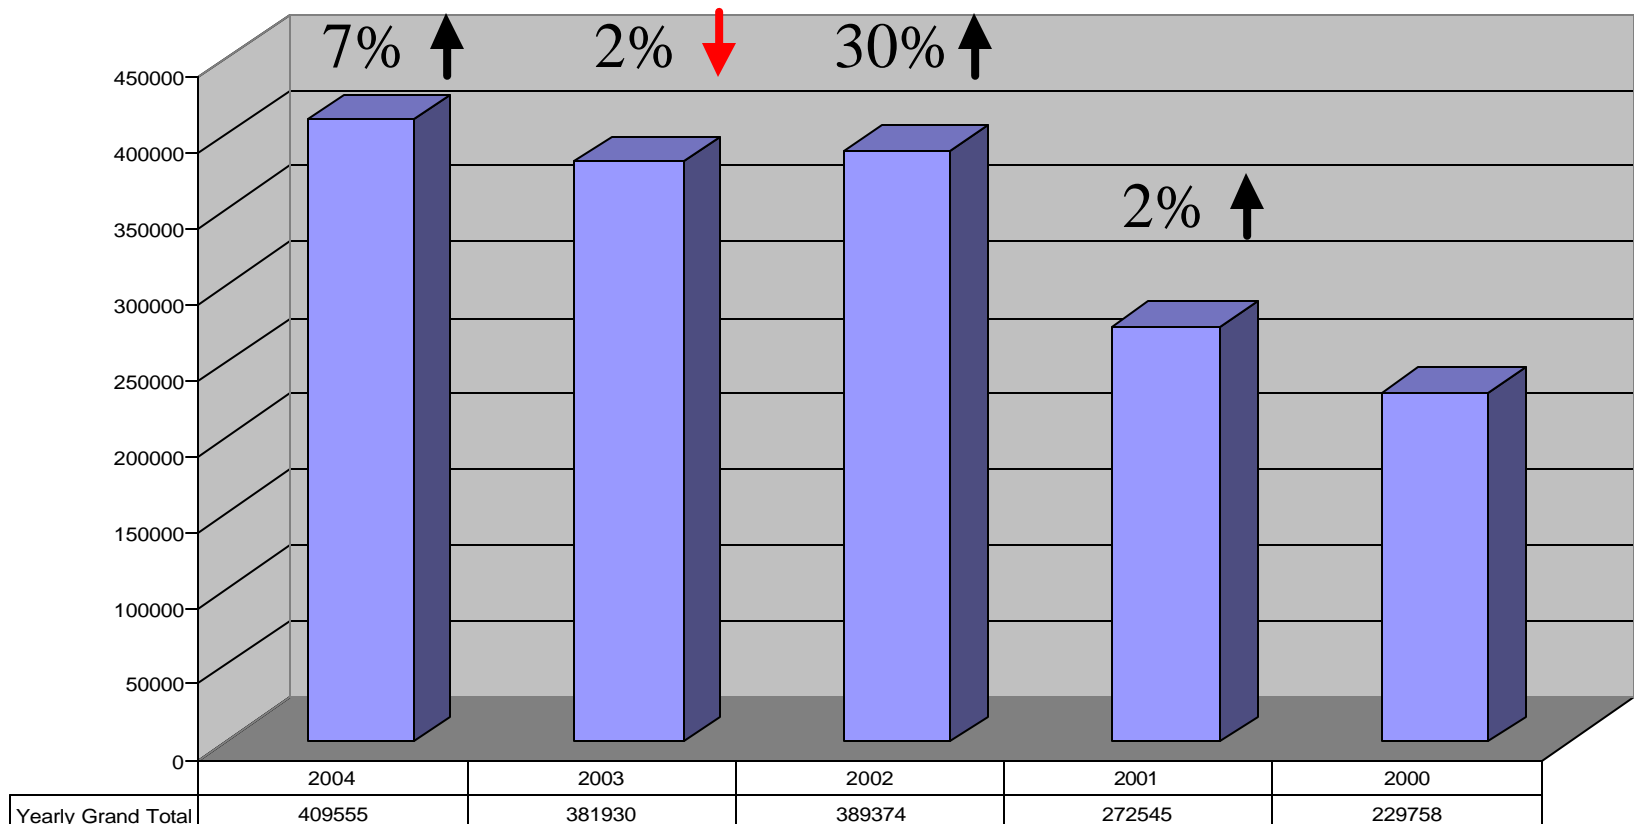

Finger Lakes Region, New York 

2-1-1

Get Connected. Get Answers.

LIFE LINE

2-1-1/LIFE LINE

Call Center Operations

Total call volume for LIFE LINE in 2004

409,555 grand total on all 24 hotlines at LIFE LINE

Grand total comparisons represent a 44% increase since 2000

2004 LIFE LINE Calls Via 275-5151 & 1(800)310-1160

Total call volume for local crisis and I&R in 2004 - 96,473 which represents the highest recorded local volume in the existence of the hotline. (15,708 more calls than we received in 2000.)

Estimated Volume Impact of 2-1-1 on LIFE LINE in 2005

We estimate a 17% increase over the LIFE LINE call volume
total in 2004.

(16,400 increase in calls)