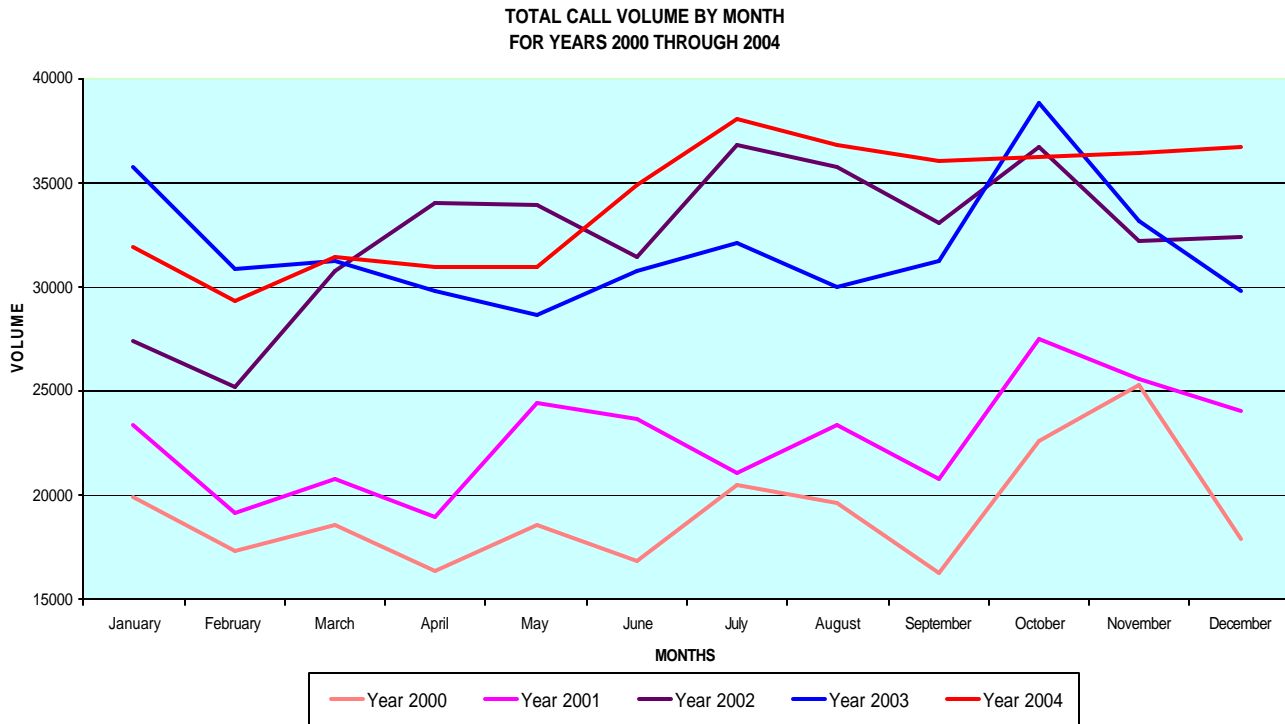

Finger Lakes Region, New York 

2-1-1

Get Connected. Get Answers.

LIFE LINE

2-1-1/LIFE LINE

Call Center Operations

Total call volume for LIFE LINE in 2004

409,555 grand total on all 24 hotlines at LIFE LINE

Grand total comparisons represent a 44% increase since 2000

2004 LIFE LINE Calls Via 275-5151 & 1(800)310-1160

Total call volume for local crisis and I&R in 2004 - 96,473 which represents the highest recorded local volume in the existence of the hotline. (15,708 more calls than we received in 2000.)

Estimated Volume Impact of 2-1-1 on LIFE LINE in 2005

We estimate a 17% increase over the LIFE LINE call volume
total in 2004.

(16,400 increase in calls)