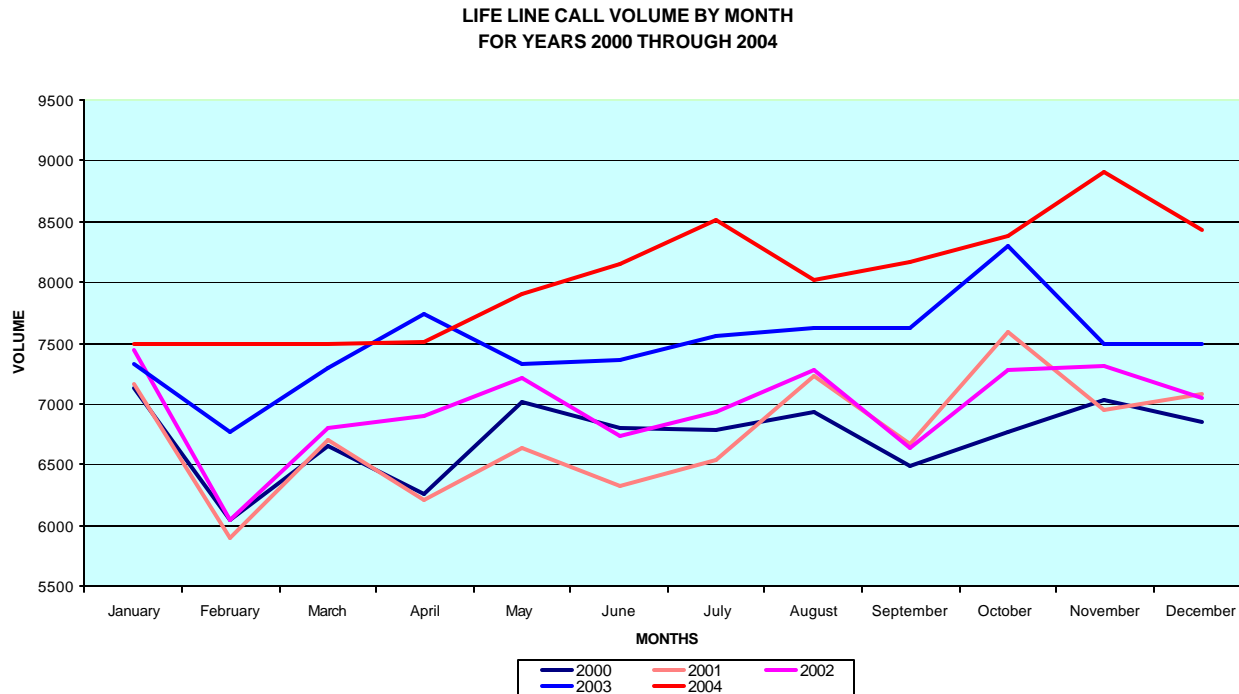

Finger Lakes Region, New York 

2-1-1

Get Connected. Get Answers.

LIFE LINE

2-1-1/LIFE LINE

Call Center Operations

Total call volume for LIFE LINE in 2004

409,555 grand total on all 24 hotlines at LIFE LINE

Grand total comparisons represent a 44% increase since 2000

2004 LIFE LINE Calls Via 275-5151 & 1(800)310-1160

Total call volume for local crisis and I&R in 2004 - 96,473 which represents the highest recorded local volume in the existence of the hotline. (15,708 more calls than we received in 2000.)

Estimated Volume Impact of 2-1-1 on LIFE LINE in 2005

We estimate a 17% increase over the LIFE LINE call volume
total in 2004.

(16,400 increase in calls)